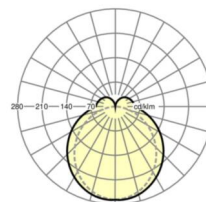

CHARACTERISTICS

Order number	19135006014
EAN number	4020863413577
Commodity code	94051190
Certification mark	IP 20, Protection class I, ENEC10 VDE, F, HACCP DIN10500/Food/IFS-application-related suitability/BRC, Indoor, CE
Impact resistance (IK rating)	IK03 (10°C bis 40°C)
Ambient temperatur	ta 10°C to 40°C
Special properties	Ready for IoT
Warranty period	5 years
State funding programs	BEG - Federal funding for efficient buildings (valid only for Germany)

ELECTRICAL ENGINEERING

Controller	Electronic driver DALI2 (1 pcs.)
System output	27W
Mains voltage	230V/50Hz
Circuit breakers (inrush current)	13 pieces/B10, 21 pieces/B16, 21 pieces/C10, 35 pieces/C16
Energy efficiency class/light source	B

LIGHTING TECHNOLOGY

Placement	LED, Colour rendering/Light colour CRI ≥ 80 / 4000K
Colour tolerance (MacAdam)	3SDCM
Photobiological safety (Luminaire)	RG1
Nominal luminous flux	4873lm
LED service life	50000h L80/B10 (Tq 40°C)
Luminaire luminous efficiency	179lm/W
Beam angle	130° (C0) / 110° (C90)
UGR lat./long.	23.9 / 22.4

MECHANICS

Housing colour	black RAL 9005
Dimensions (LxWxH/DxH)	1531mm x 63mm x 54mm
Weight (net)	2.1kg
Type of installation	Mounting rail system installation, Light structure

Dimensions

L	1531 mm	Length
B	63 mm	Width
H	54 mm	Height

DEEP-LINK

<https://www.regiolux.de/en/article/19135006014>